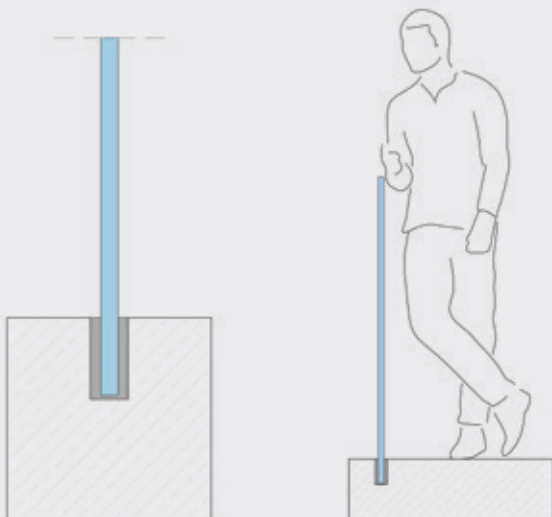

TYOLOGIES

- o Floor integrated linear constructions
- o Floor integrated corner constructions

HARDWARE

EPDM gaskets
Two plastic wedge options

SURFACE TREATMENT

QUALICOAT - Powder coating
QUALANOD - Anodising
QUALIDECO - Wood effects