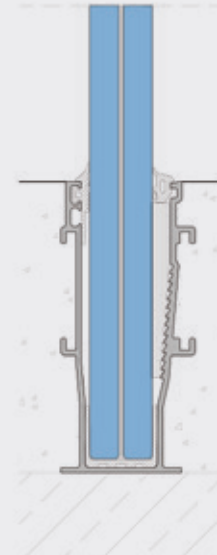

## GLASS BALUSTRADE SYSTEM

A frameless glass balustrade system, ideal for areas susceptible to overcrowding. It is fully integrated into the floor level, featuring a flush ground result. It provides optimal materialized solutions and accommodates various types of infills.

### TECHNICAL FEATURES

Base width:	46mm
Base height:	100mm
Glazing infill:	17,5mm / 21,5mm

### TYOLOGIES

- o Floor integrated linear constructions
- o Floor integrated corner constructions